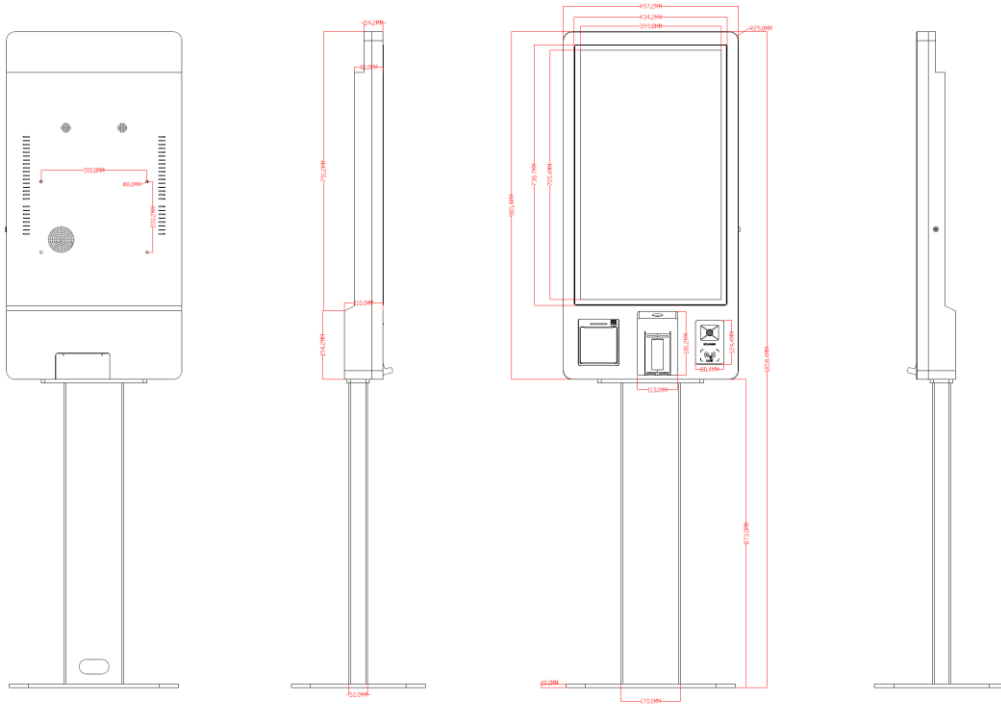

Part 3 Product view

Standing