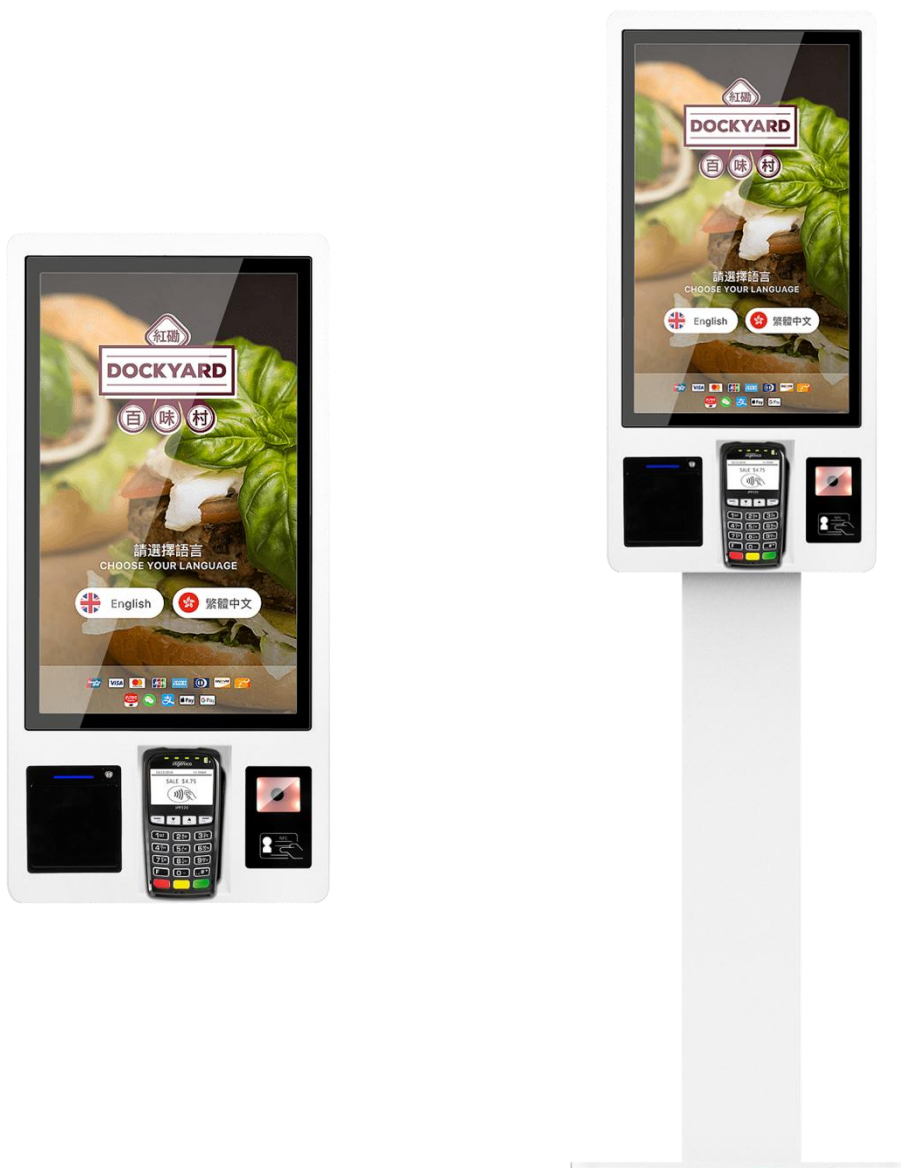

32 inch Self-ordering Kiosk Product Specification

Model: YS-SK32F

Part 1 Specification Abstract

	Model	Parameter
Display	LCD Size	32"
	Resolution	1920×1080 (pixels)
	Display area	698.4mm×392.85mm
	Brightness (typ)	360cd/m ²
	Contrast Ratio (typ)	2500:1
	Response Time (typ)	5ms
	Viewing angle	178° (H)/178° (V)
	Life Time (min)	30,000 hrs
	Display Colors	16.7M(8bit)
Android Configuration (standard)	CPU	Rockchip RK3568 Cotex-A55×4, clocked 2.0GHz
	RAM	2GB (4G/8G optional)
	ROM	16GB (32G/64G optional)
	OS	Android 11 system
	Interface	MIC-IN×1, RJ45×1, RS232×1, USB×4
PC Configuration (Optional)	processor	Intel J1900 Quad Core/I3/I5/I7
	hard disk	64G SSD/128G SSD/256G SSD
	Memory	4GB/8GB
	WIFI	802.11 b/g/n
	System	Windows 10 inactive version
	Interface	HDMI*1, VGA*1, RJ45*1, USB*4, LINE-OUT*1, MIC-IN*1
Peripherals	printer	80mm panel thermal printer
	scanner	QR code automatic scanning
	Card reader (optional)	NFC card reader/IC card reader
	Camera (optional)	Monocular camera/Binocular camer
	POS machine bracket	Built-in POS Machine Stand
	Vertical bracket (optional)	Metal
Power	Valtage	100V~240V, 50-60Hz
	Maximum power	180W
	Standby power	≤1W
	Power (AC) Input	×1
Environment	Operating Temperature	0℃~50℃
	Storage Temperature	-20℃~60℃
	Working Humidity	10%~90%RH
	Storage Humidity	5%~90%RH

Function	Speaker	5W×2
	Power Switch	×1
Structure	Shell Material	Metal
	Shell color	White (Black optional)
	Product Size (mm) (W×H×D)	497.2×985.4×110mm
	Package Size (mm) (W x H x D)	1120×620×250mm
	Gross Weight (Wall mount)	27Kg±1.5Kg
	Gross Weight (Standing)	44Kg±1.5Kg
Language	OSD	English/Chinese Etc.
Accessories	Power cable	×1
	Wall Mount	×1
	WIFI antenna	×1
	User's Manual	×1
	Standing Base (Optional)	×1