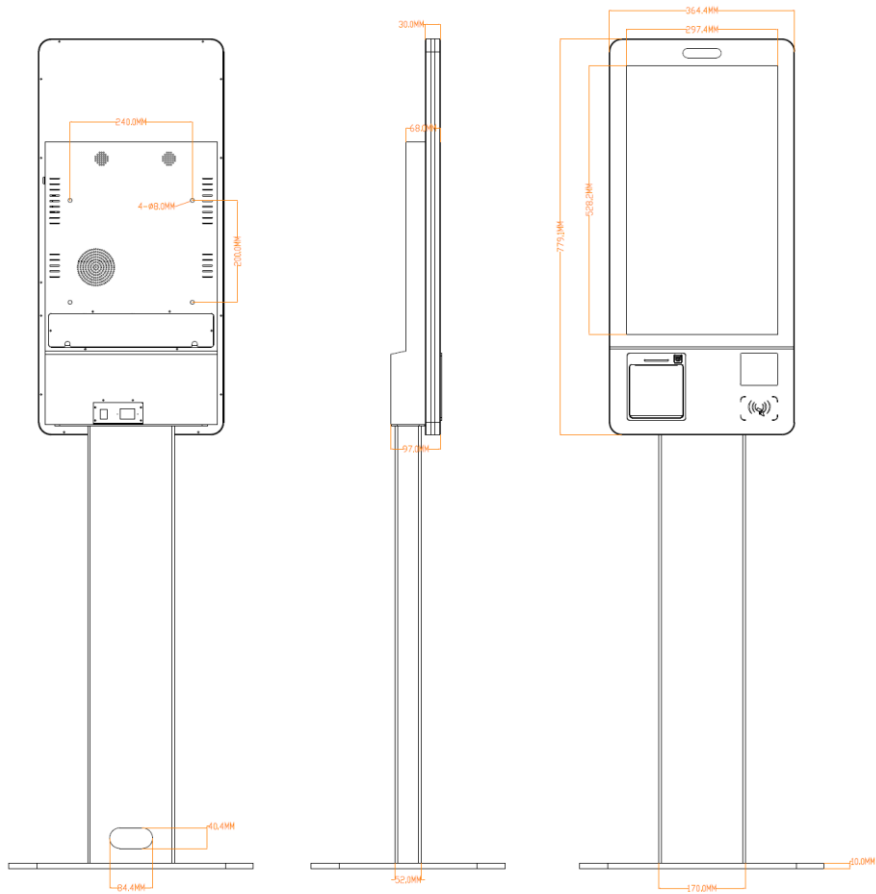

Part 3 Product view

Wall mount

Standing