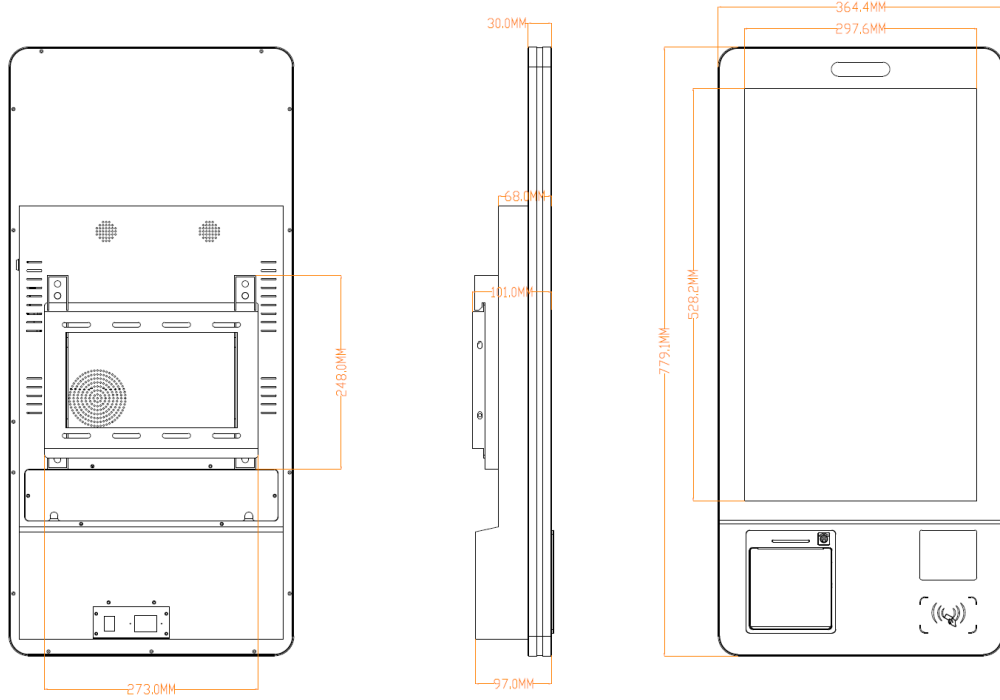

Part 3 Product view