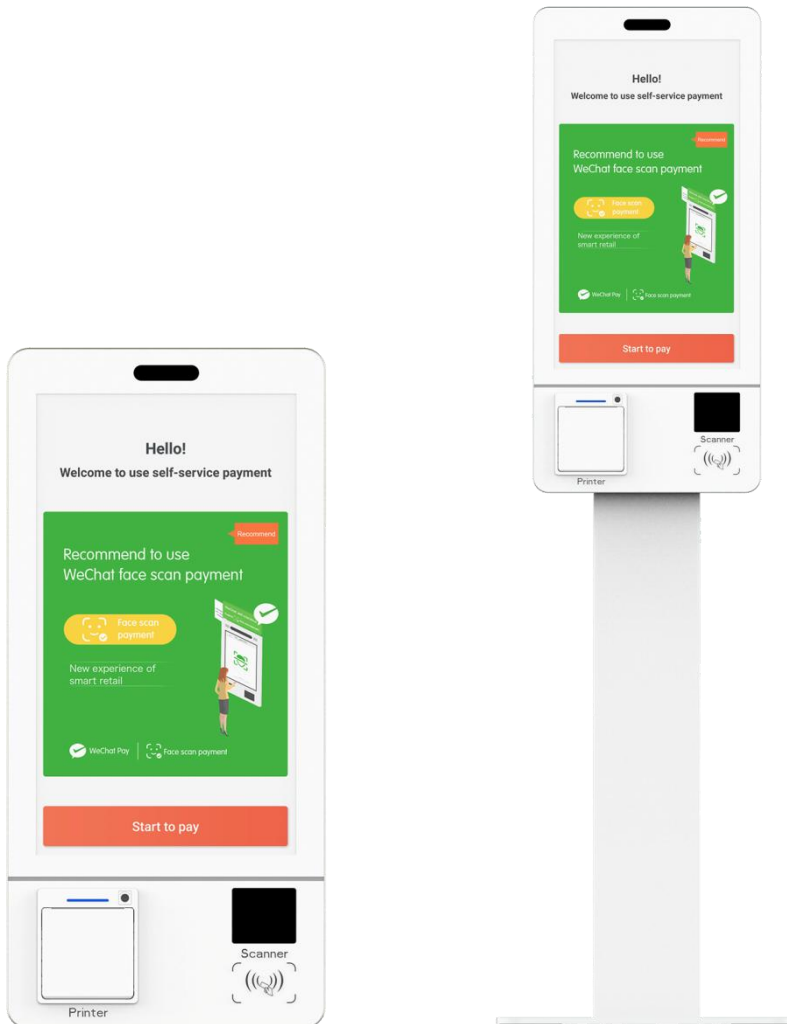

24 inch self payment kiosk Product Specification

Model: YS-SK24H

Part 1 Specification Abstract

	Model	Parameter
Display	LCD Size	23.8"
	Resolution	1920×1080 (pixels)
	Display area	527.04mm×296.46mm
	Brightness (typ)	250cd/m ²
	Contrast Ratio (typ)	1000:1
	Response Time (typ)	14ms
	Viewing angle	178° (H)/178° (V)
	Life Time (min)	30,000 hrs
	Display Colors	16.7M(8bit)
Android Configuration (standard)	CPU	Rockchip RK3568 Cotex-A55×4, clocked 2.0GHz
	RAM	2GB (4G/8G optional)
	ROM	16GB (32G/64G optional)
	OS	Android 11 system
	Interface	MIC-IN×1, RJ45×1, RS232×1, USB×4
PC Configuration (Optional)	processor	Intel J1900 Quad Core/I3/I5/I7
	hard disk	64G SSD/128G SSD/256G SSD
	Memory	4GB/8GB
	WIFI	802.11 b/g/n
	System	Windows 10 inactive version
	Interface	HDMI*1, VGA*1, RJ45*1, USB*4, LINE-OUT*1, MIC-IN*1
Peripherals	printer	80mm panel thermal printer
	scanner	QR code automatic scanning
	Card reader (optional)	NFC card reader/IC card reader
	Camera (optional)	Monocular camera/Binocular camer
	POS machine bracket (optional)	External POS Machine Stand
	Vertical bracket (optional)	Metal
Power	Valtage	100V~240V, 50-60Hz
	Maximum power	120W
	Standby power	≤1W
	Power (AC) Input	×1
Environment	Operating Temperature	0°C~50°C
	Storage Temperature	-20°C~60°C
	Working Humidity	10%~90%RH
	Storage Humidity	5%~90%RH

Function	Speaker	5W×2
	Power Switch	×1
Structure	Shell Material	Alloy aluminum frame ,Metal sheet
	Shell color	White(Black optional)
	Product Size (mm) (W×H×D)	364×779×97mm
	Package Size (mm) (W x H x D)	940×530×260mm
	Gross Weight (Wall mount)	19Kg±1.5Kg
	Gross Weight (Standing)	36Kg±1.5Kg
Language	OSD	English/Chinese Etc.
Accessories	Power cable	×1
	Wall Mount	×1
	Product manual	×1
	POS machine bracket (optional)	×1
	Sdanding Base(Optional)	×1