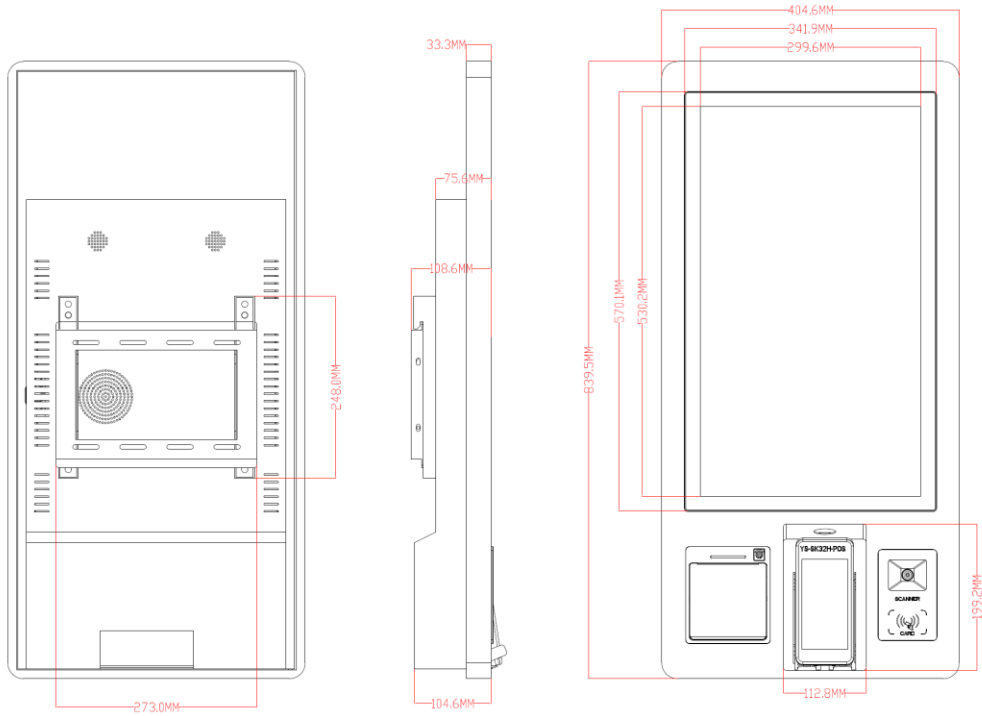

Part 3 Product view

Wall mount