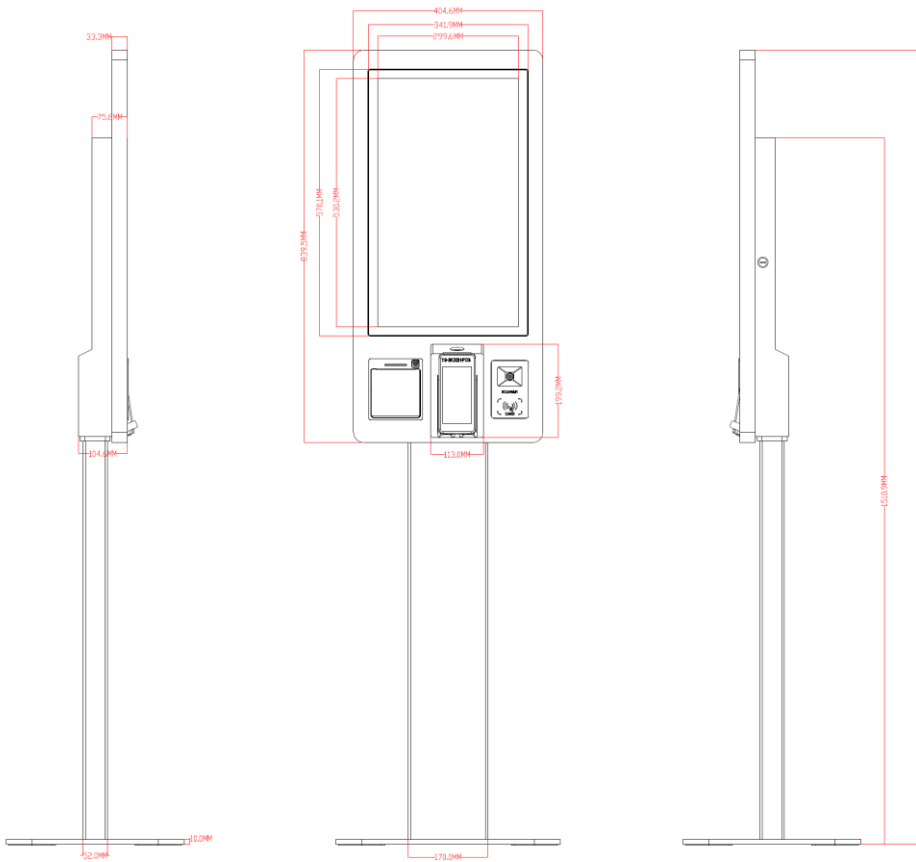

Part 3 Product view

Standing