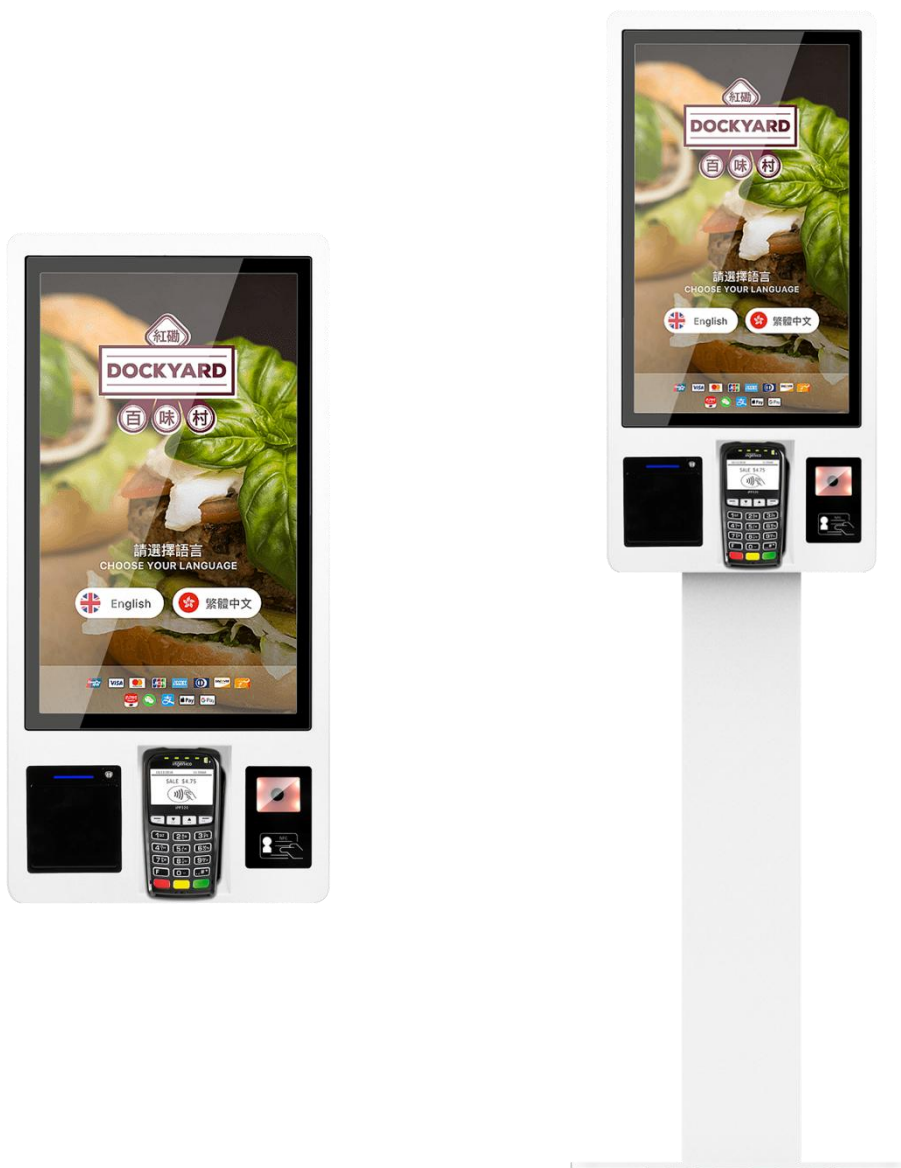

24 inch Self-ordering Kiosk Product Specification

Model: YS-SK24F

Part 1 Specification Abstract

	Model	Parameter
Display	LCD Size	23.8"
	Resolution	1920×1080 (pixels)
	Display area	527.04mm×296.46mm
	Brightness (typ)	250cd/m ²
	Contrast Ratio (typ)	1000:1
	Response Time (typ)	14ms
	Viewing angle	178° (H)/178° (V)
	Life Time (min)	30,000 hrs
	Display Colors	16.7M(8bit)
Android Configuration (standard)	CPU	Rockchip RK3568 Cotex-A55×4, clocked 2.0GHz
	RAM	2GB (4G/8G optional)
	ROM	16GB (32G/64G optional)
	OS	Android 11 system
	Interface	MIC-IN×1, RJ45×1, RS232×1, USB×4
PC Configuration (Optional)	processor	Intel J1900 Quad Core/I3/I5/I7
	hard disk	64G SSD/128G SSD/256G SSD
	Memory	4GB/8GB
	WIFI	802.11 b/g/n
	System	Windows 10 inactive version
	Interface	HDMI*1, VGA*1, RJ45*1, USB*4, LINE-OUT*1, MIC-IN*1
Peripherals	printer	80mm panel thermal printer
	scanner	QR code automatic scanning
	Card reader (optional)	NFC card reader/IC card reader
	Camera (optional)	Monocular camera/Binocular camera
	POS machine bracket	Built-in POS Machine Stand
	Vertical bracket (optional)	Metal
Power	Voltage	100V~240V, 50-60Hz
	Maximum power	120W
	Standby power	≤1W
	Power (AC) Input	×1
Environment	Operating Temperature	0°C~50°C
	Storage Temperature	-20°C~60°C
	Working Humidity	10%~90%RH
	Storage Humidity	5%~90%RH

Function	Speaker	5W×2
	Power Switch	×1
Structure	Shell Material	Metal
	Shell color	White(Black optional)
	Product Size (mm) (W×H×D)	404.6×839.5×104.6mm
	Package Size (mm) (W x H x D)	940×530×260mm
	Gross Weight (Wall mount)	19Kg±1.5Kg
	Gross Weight (Standing)	36Kg±1.5Kg
Language	OSD	English/Chinese Etc.
Accessories	Power cable	×1
	Wall Mount	×1
	WIFI antenna	×1
	User' s Manual	×1
	Sdanding Base(Optional)	×1