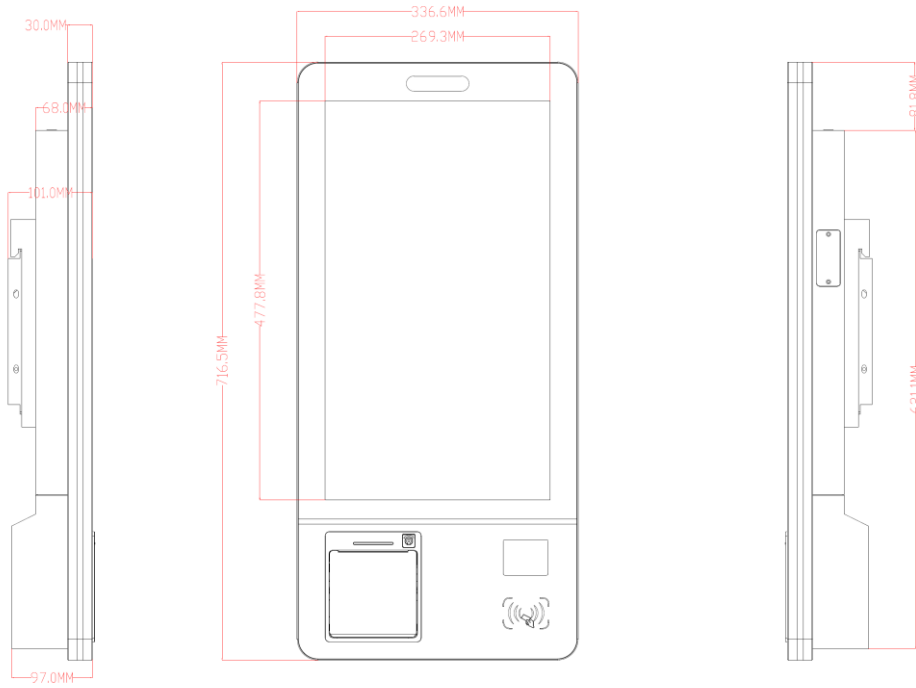

Part 3 Product view

Wall mount