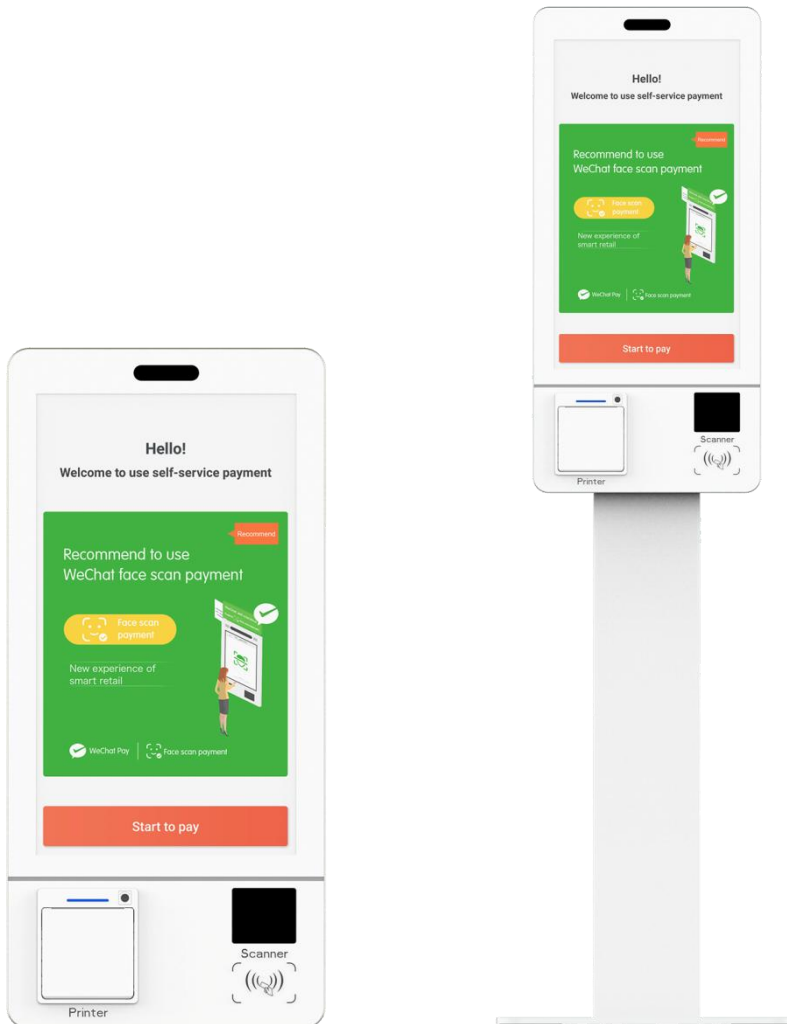

21.5 inch Self-ordering kiosk Product Specification

Model: YS-SK215H

Part 1 Specification Abstract

	Model	Parameter
Display	LCD Size	21.5"
	Resolution	1920×1080 (pixels)
	Display area	476.6mm×268.1mm
	Brightness (typ)	250cd/m ²
	Contrast Ratio (typ)	3000:1
	Response Time (typ)	6ms
	Viewing angle	178° (H)/178° (V)
	Life Time (min)	30,000 hrs
	Display Colors	16.7M(8bit)
Android Configuration (standard)	CPU	Rockchip RK3568 Cotex-A55×4, clocked 2.0GHz
	RAM	2GB (4G/8G optional)
	ROM	16GB (32G/64G optional)
	OS	Android 11 system
	Interface	MIC-IN×1, RJ45×1, RS232×1, USB×4
PC Configuration (Optional)	processor	Intel J1900 Quad Core/I3/I5/I7
	hard disk	64G SSD/128G SSD/256G SSD
	Memory	4GB/8GB
	WIFI	802.11 b/g/n
	System	Windows 10 inactive version
	Interface	HDMI*1, VGA*1, RJ45*1, USB*4, LINE-OUT*1, MIC-IN*1
Peripherals	printer	80mm panel thermal printer
	scanner	QR code automatic scanning
	Card reader (optional)	NFC card reader/IC card reader
	Camera (optional)	Monocular camera/Binocular camer
	POS machine bracket (optional)	External POS Machine Stand
	Vertical bracket (optional)	Metal
Power	Valtage	100V~240V, 50-60Hz
	Maximum power	80W
	Standby power	≤1W
	Power (AC) Input	×1
Environment	Operating Temperature	0℃~50℃
	Storage Temperature	-20℃~60℃
	Working Humidity	10%~90%RH
	Storage Humidity	5%~90%RH

Function	Speaker	5W×2
	Power Switch	×1
Structure	Shell Material	Alloy aluminum frame ,Metal sheet
	Shell color	White(Black optional)
	Product Size (mm) (W×H×D)	336.6×716.5×97mm
	Package Size (mm) (W x H x D)	880×500×260mm
	Gross Weight (Wall mount)	15Kg±1.5Kg
	Gross Weight (Standing)	30Kg±1.5Kg
Language	OSD	English/Chinese Etc.
Accessories	Power cable	×1
	Wall Mount	×1
	Product manual	×1
	POS machine bracket (optional)	×1
	Sdanding Base(Optional)	×1