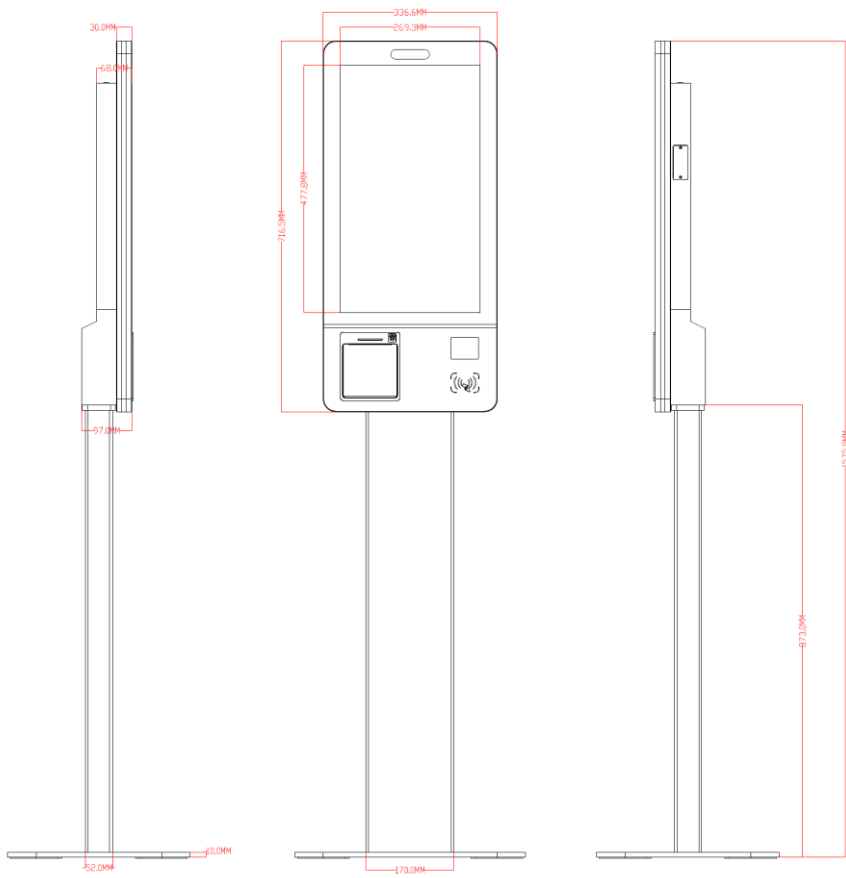

Part 3 Product view

Standing