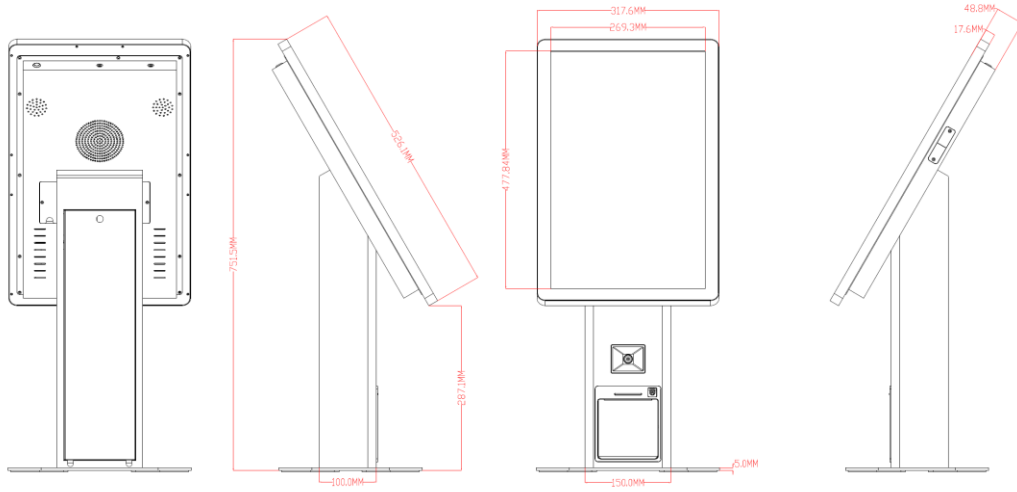

Part 3 Product view

Desktop