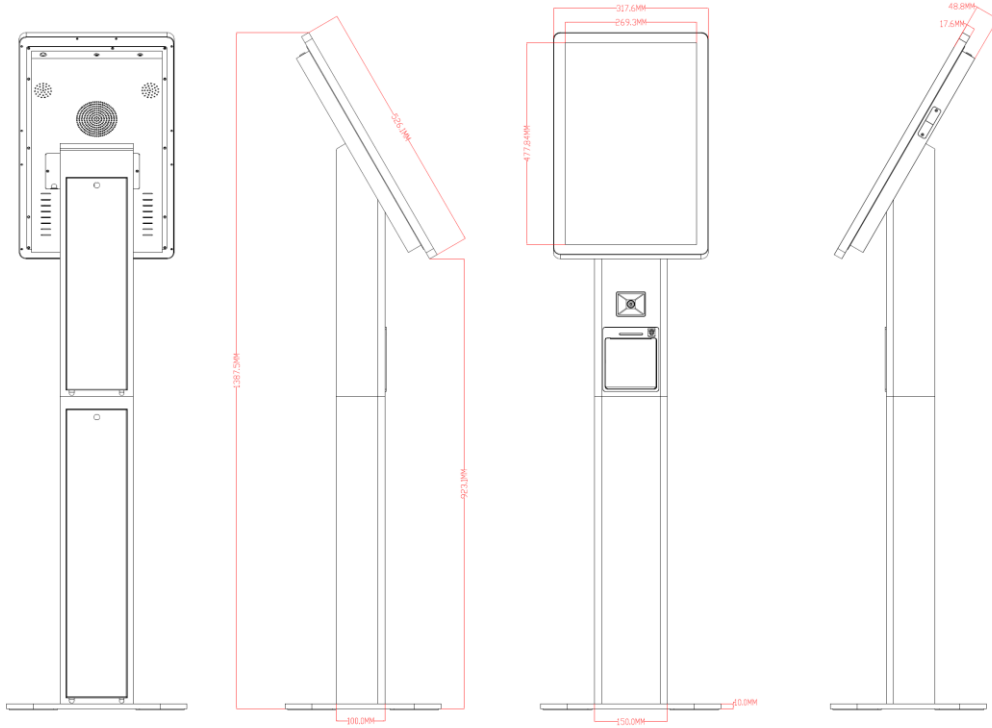

Part 3 Product view

Standing